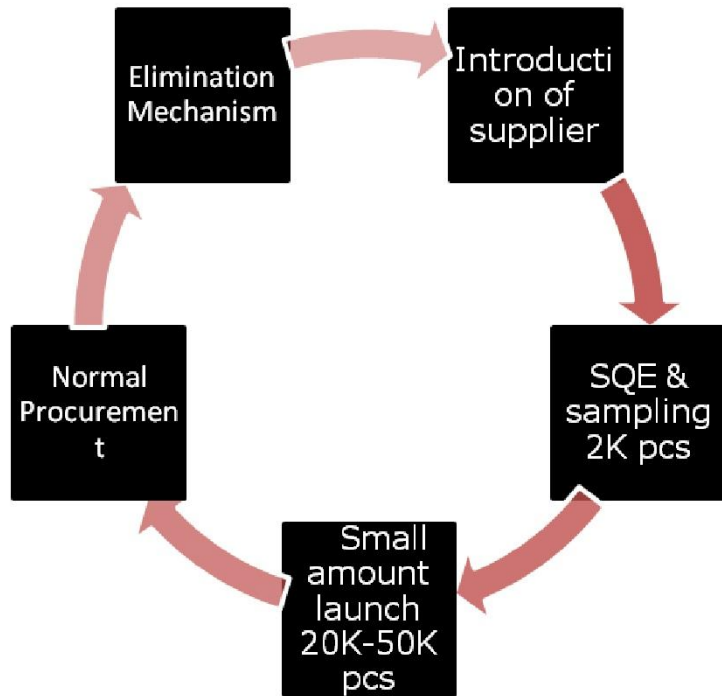

Why Xufeng Solar Supply Chain Management