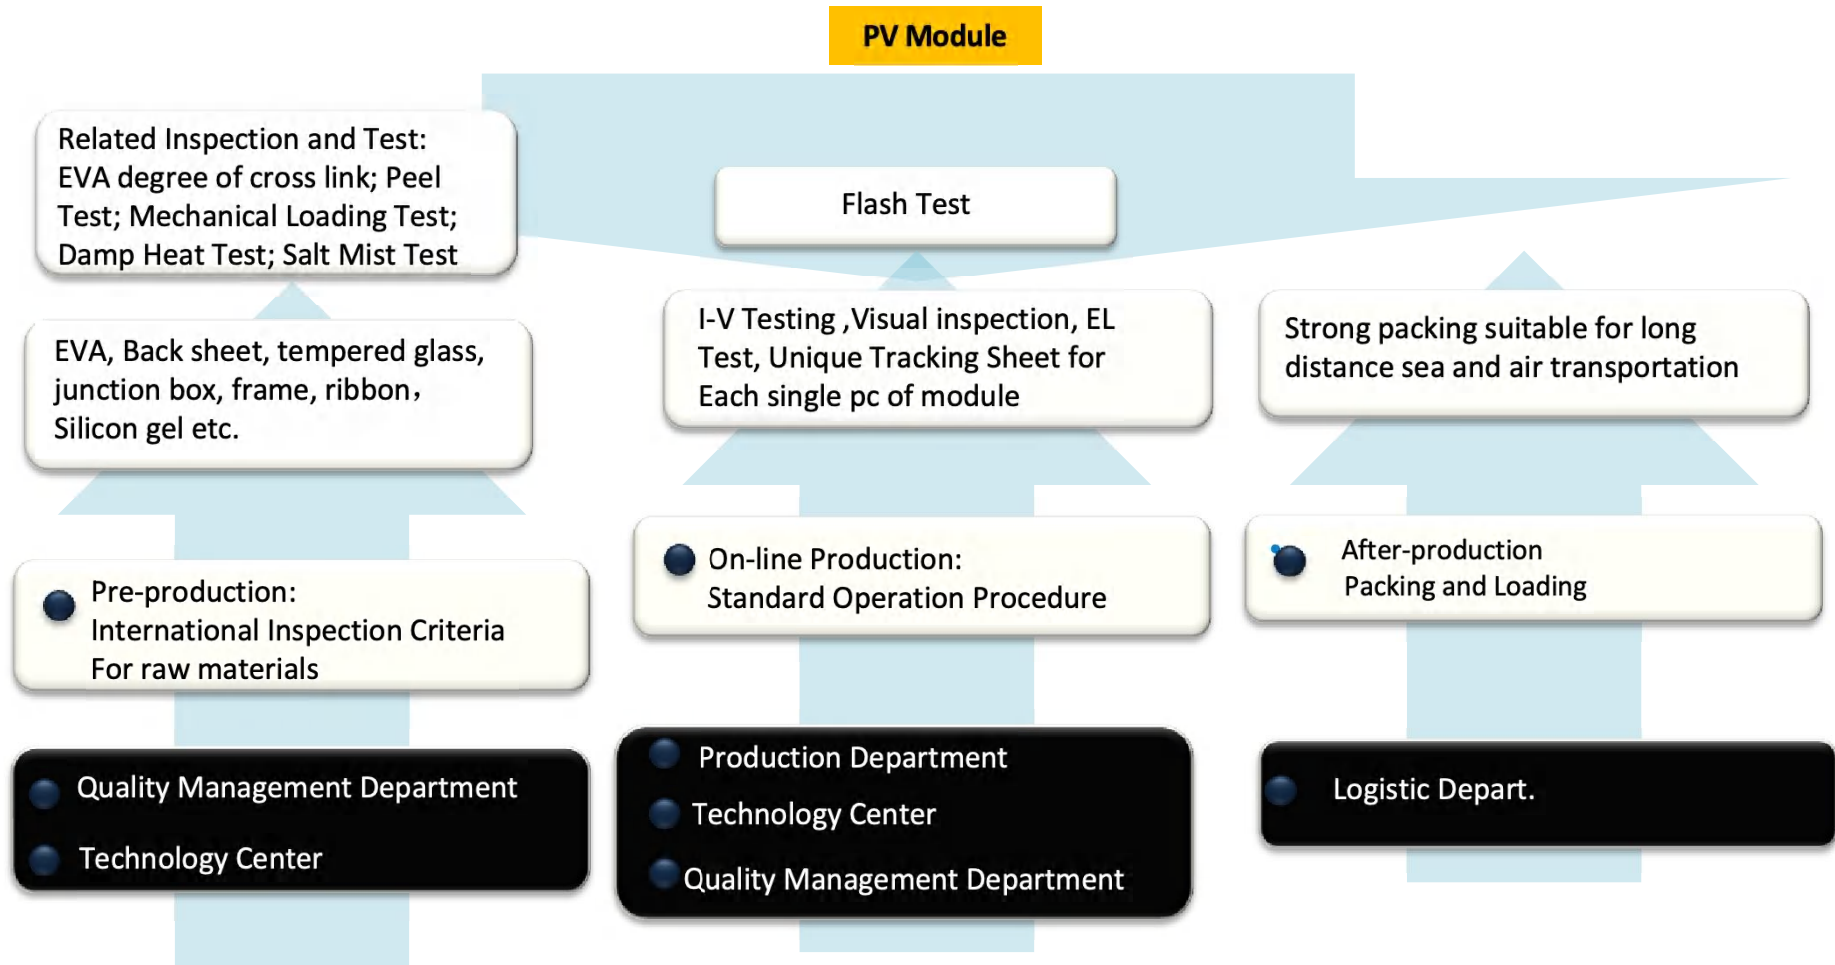

Why Xufeng Solar

Production Process-Modules

Why Xufeng Solar Quality Control

Why Xufeng Solar Quality Control System

- Based on the unique series number of each module, our data base automatically collects all detailed information like the materials applied, operators of each production step , test result etc.