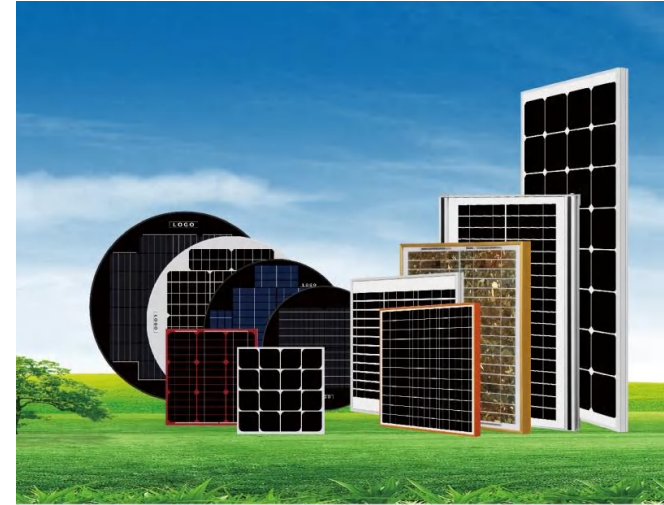

Ningbo Xufeng Solar Energy Co.,Ltd
www.nbnewsolar.com

Who we are & What we do

Company Strength

22 years manufacturing expertise

Ningbo XUFENG Solar Energy Co.,ltd

- Founded in 2003
- 7 series of products, more than 100 product models
- Unique knowhow in customizing solar panels keeping customers in competitive position
- Developing always new products, new innovations