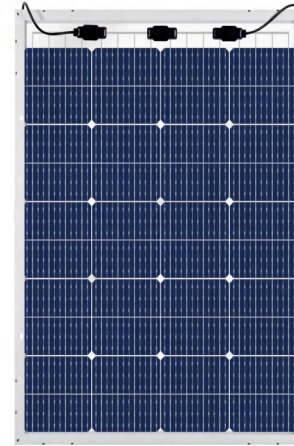

Poly

Transparent

Flexible

- Mono/Poly solar modules ,High powered modules from 20W to 300W
- Positive power tolerance of 0~+5W
- Apply to various of off-grid scenarios
- Easy installation for ground, roof, building face or tracking systems
- Conform to CE/ROHS/REACH/ISO electrical and quality standards.
- Black, transparent, laminates, OEM and ODM products are also available.