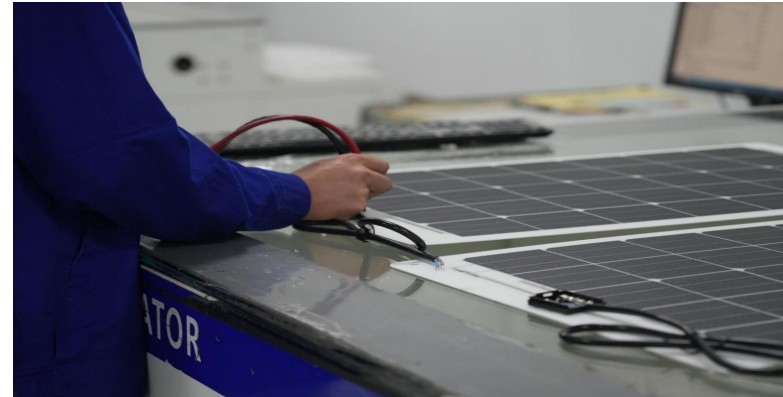

Why Xufeng Solar Our Quality Control & Service

We also offer

- -Fast response within 24hours for any inquiry or complaint;
- -Free OEM/ODM design program;
- -Market innovative product development ;
- -Plenty of experience in product quantity, product design, hot sale prediction.

Ningbo Xufeng Solar Energy Co.,ltd
www.nbnewsolar.com