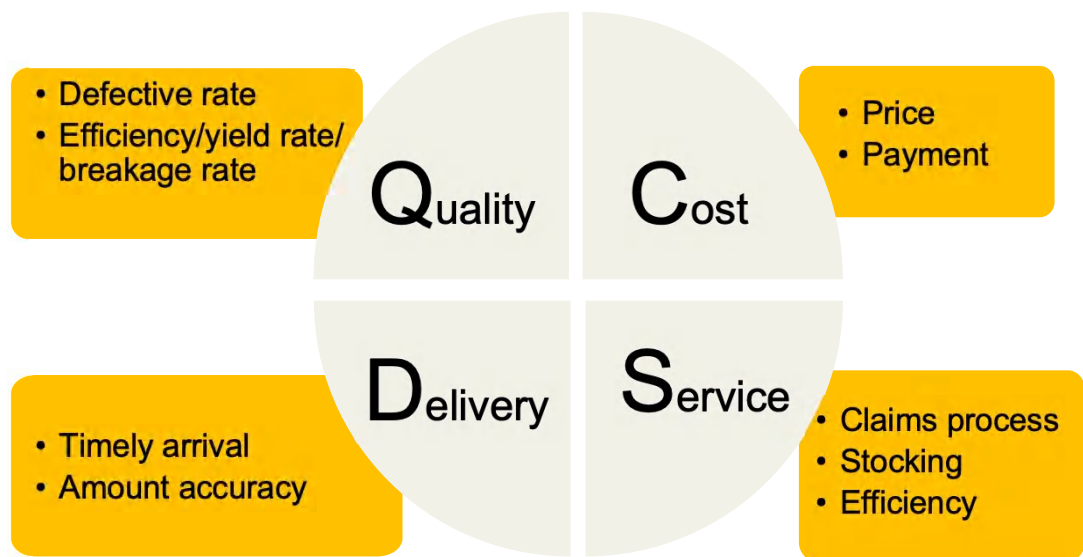

Why Xufeng Solar Supply Chain Management