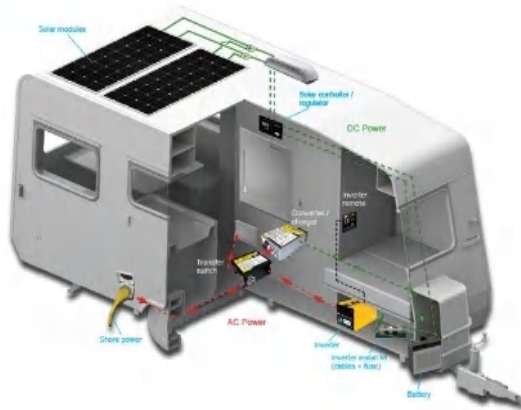

Product & Project

Project Snap

Ningbo Xufeng Solar Energy Co.,Ltd
www.nbnewsolar.com