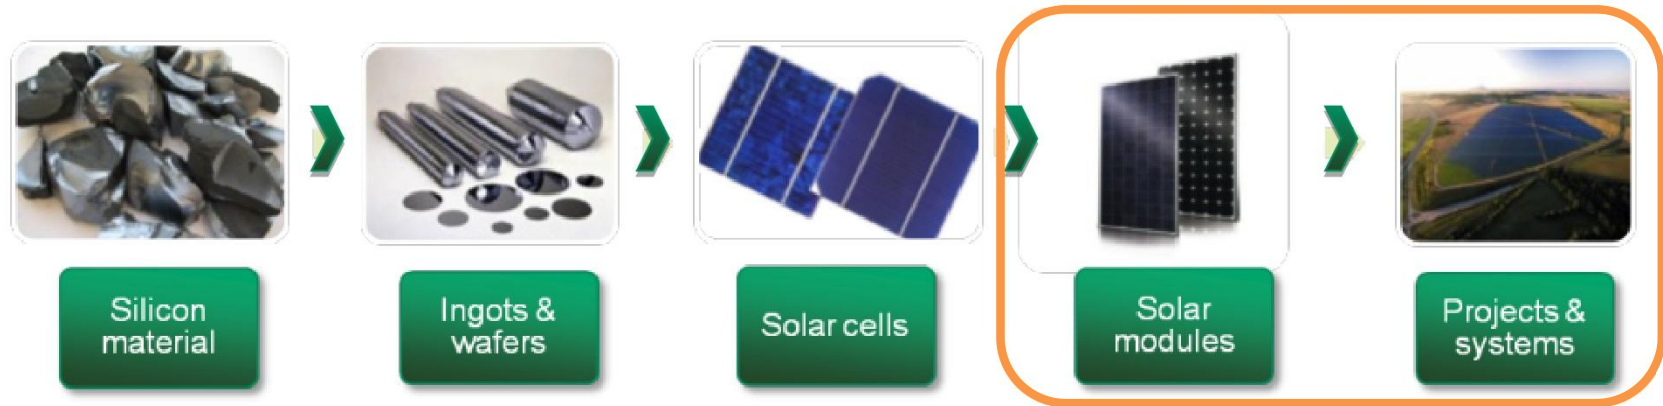

Who we are & What we do

Supply Value Chain

Ningbo Xufeng Solar Energy Co.,Ltd
www.nbnewsolar.com