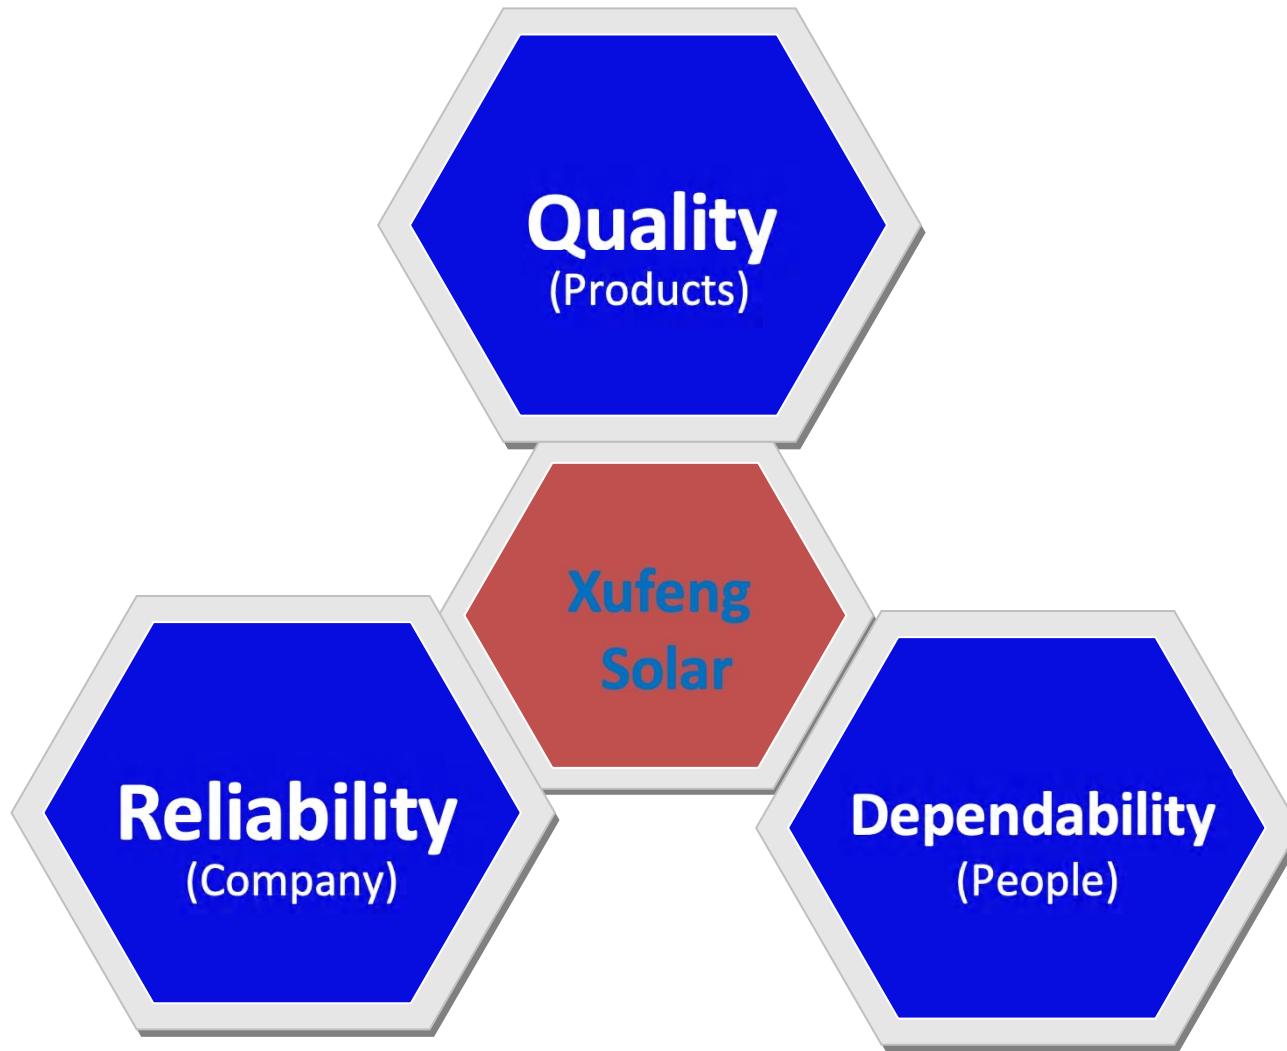

Why Xufeng Solar

Ningbo Xufeng Solar Energy Co.,ltd
www.nbnewsolar.com