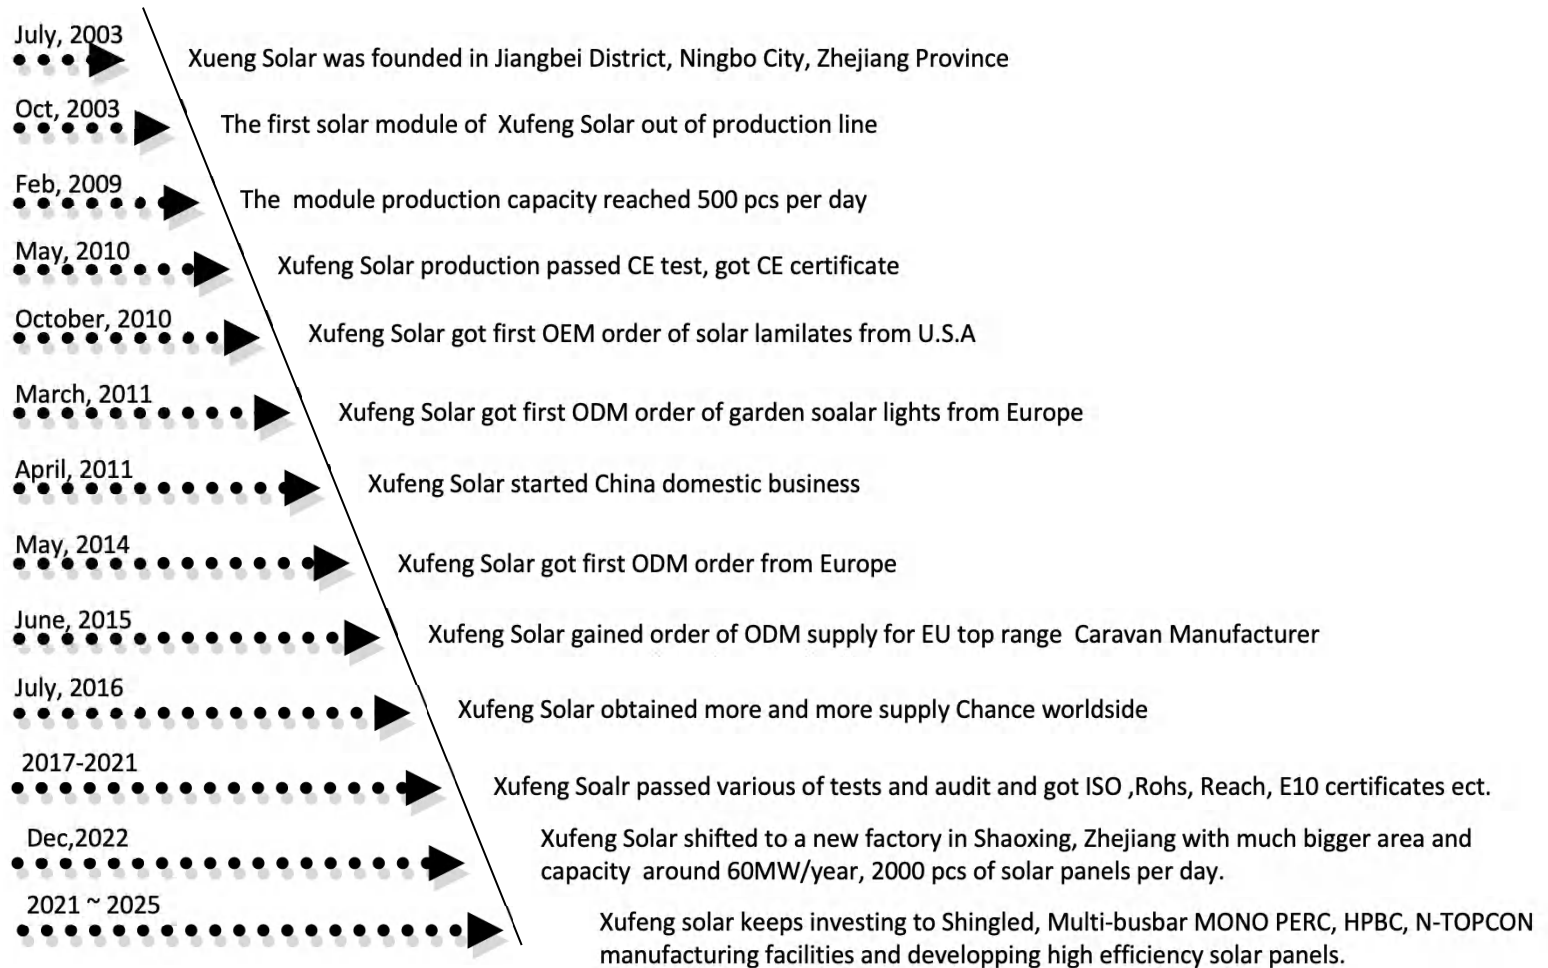

Who we are & What we do

Company Milestone